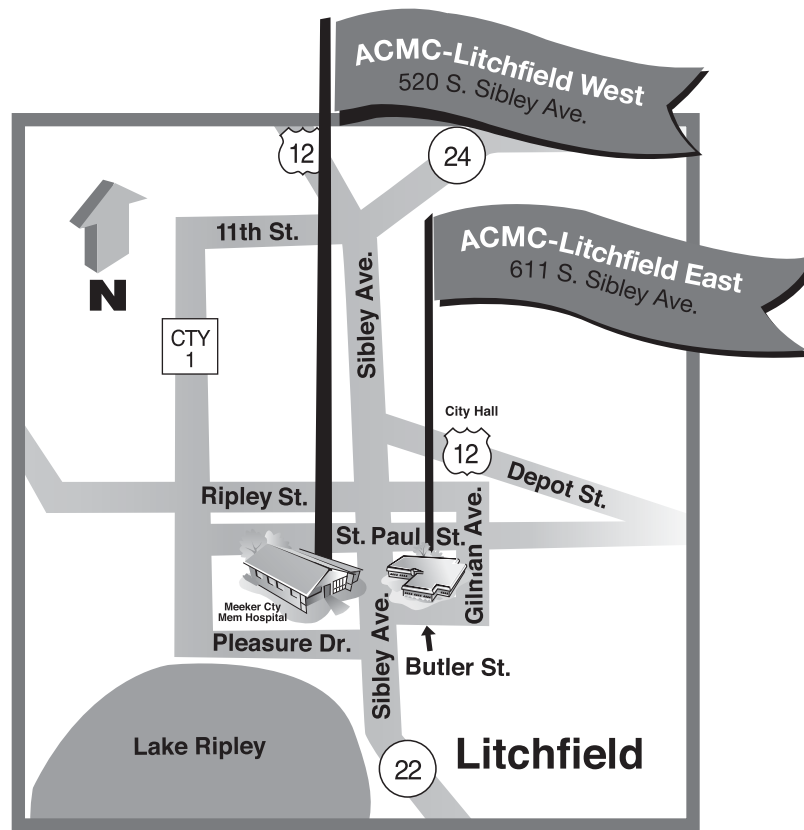

# Driving Directions to ACMC-Litchfield

## Directions from the North (from St. Cloud, MN)

Turn left onto MN-15 S / MN-23 E. Continue to follow MN-15 S. Turn slight right onto US-12. Turn left onto MN-22 / Sibley Ave S. Our Litchfield West location is located at 520 S Sibley Ave in Litchfield, MN, and our Litchfield East location is located at 611 S Sibley Ave in Litchfield, MN.

## Directions from the South

(from Redwood Falls, MN)

From Redwood Falls, MN take US-71 N. Turn left onto US-212 W / US-71 N / Lincoln Ave W. Turn right onto US-71 N. Stay straight to go onto ramp. Turn right onto US-12 E / 1st Ave E. Continue to follow US-12 E. US-12 E becomes MN-22 / Sibley Ave S. Our Litchfield West location is located at 520 S Sibley Ave in Litchfield, MN, and our Litchfield East location is located at 611 S Sibley Ave in Litchfield, MN.

## Directions from the West (from Willmar, MN)

Take US-12 / Litchfield Ave SE. Continue to follow US-12 E. US-12 E becomes MN-22 / Sibley Ave S. Our Litchfield West location is located at 520 S Sibley Ave in Litchfield, MN, and our Litchfield East location is located at 611 S Sibley Ave in Litchfield, MN.