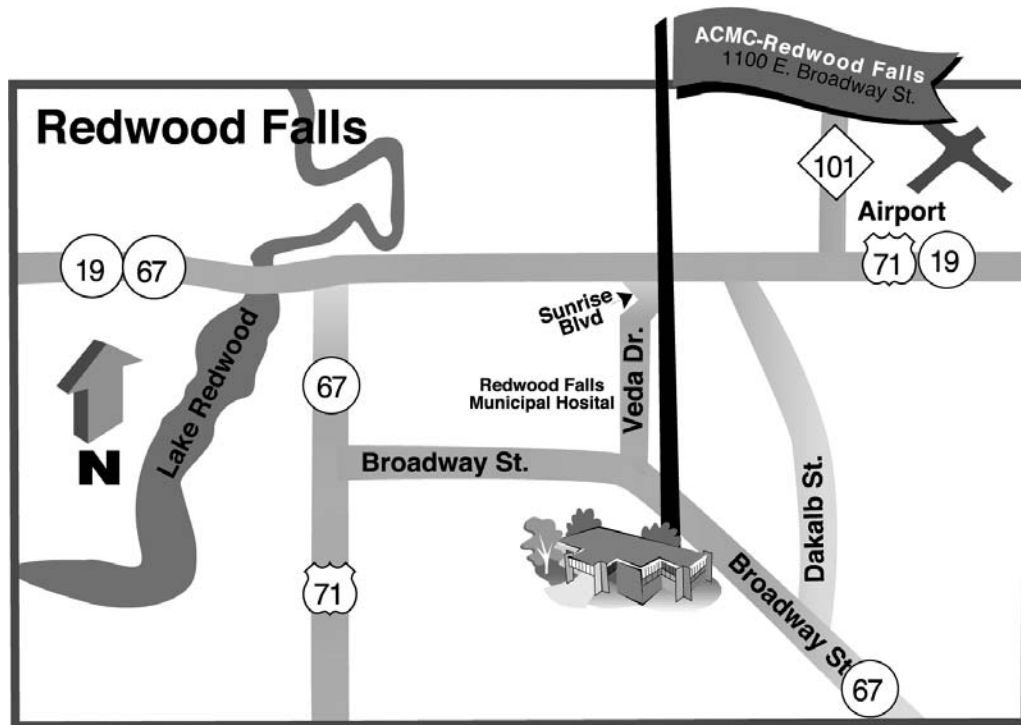

# Driving Directions to ACMC-Redwood Falls

## Directions from the North (from Willmar, MN)

From our Willmar clinic on 1st St S, continue to follow as it becomes US-71 S. Turn right onto US-71/S 13th St. Continue to follow US-71. Turn left onto CR-101/S Dekalb St. Turn right onto Fallwood Rd. Turn left onto Veda Dr. Turn left onto MN-67/E Broadway St. Our clinic is located at 1100 E Broadway St in Redwood Falls.

## Directions from the East (from Minneapolis suburbs)

From I-494, merge onto US-212 W via Exit 11A toward Shakopee/Chaska. Turn left onto US-71/S 13th St. Continue to follow US-71. Turn left onto CR-101/S Dekalb St. Turn right onto Fallwood Rd. Turn left onto Veda Dr. Turn left onto MN-67/E Broadway St. Our clinic is located at 1100 E Broadway St in Redwood Falls.

## Directions from the West (from Marshall, MN)

Turn right onto MN-19/MN-68/E College Dr. Continue to follow MN-19. Turn slight right onto MN-67. Turn left onto MN-67/E Broadway St. Our clinic is located at 1100 E Broadway St in Redwood Falls.