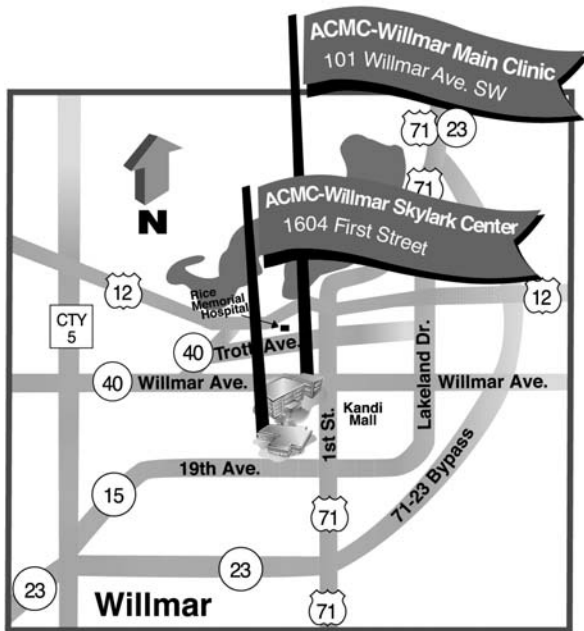

# Driving Directions to ACMC-Willmar Skylark Center

## Directions from the North

(from Sauk Centre, MN) Take I-94, take the US-71/MN-28 exit at Sauk Centre, going south towards Willmar. Follow US-71 through Belgrade (slight left to US-71 south). Take Business US-71/1st Street to Willmar. We are located on the in the Skylark Center Mall at 1604 1st South Street.

## Directions from the Northwest

(from Morris, MN) Take MN-9 south to Benson. Go straight through Benson, changing on to US-12 east. Follow US-12 to Willmar. Turn right (south) on to Business US-71/2nd Street. Go 2 blocks, turn left (east) on to Business US-71/23. Go 1 block, turn right (south) on to Business US-71/23/1st Street. We are located on the in the Skylark Center Mall at 1604 1st South Street.

## Directions from the South (from Marshall, MN)

Take MN-23 east to Granite Falls. Continue on MN-23 east to Willmar. Take Hwy 12 West to 71/23 Bypass. Cross over the bypass, turn left (South) onto 71/23. Take the Willmar County 23 Exit. Turn right at stop sign. Go one block to Willmar Ave. stoplight. Turn left onto Willmar Ave. Go to 2nd stoplight (1st Street), turn left. ACMC is on your right, turn into the first driveway to the right. We are located on the in the Skylark Center Mall at 1604 1st South Street.